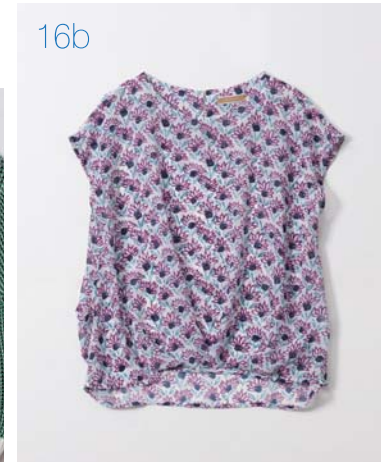

TOWN CASUAL

16b

16d

16c

- 16a Pullover edi-60911201
  ¥18,000+税 size/36.38.40 color/65
- Pants edi-60911106
  ¥18,000+税 size/36.38.40 color/12
- 16b Blouse edi-60911043
  ¥14,000+税 size/36.38.40 color/03
- 16c Pullover edi-60911211
  ¥19,000+税 size/36.38.40 color/62
- Pants edi-60911076
  ¥23,000+税 size/36.38.40 color/76
- 16d Pullover edi-60911181
  ¥16,000+税 size/36.38.40 color/03
- Pants edi-60911036
  ¥21,000+税 size/36.38.40 color/43
- 16e Pullover edi-60911171
  ¥16,000+税 size/36.38.40 color/72